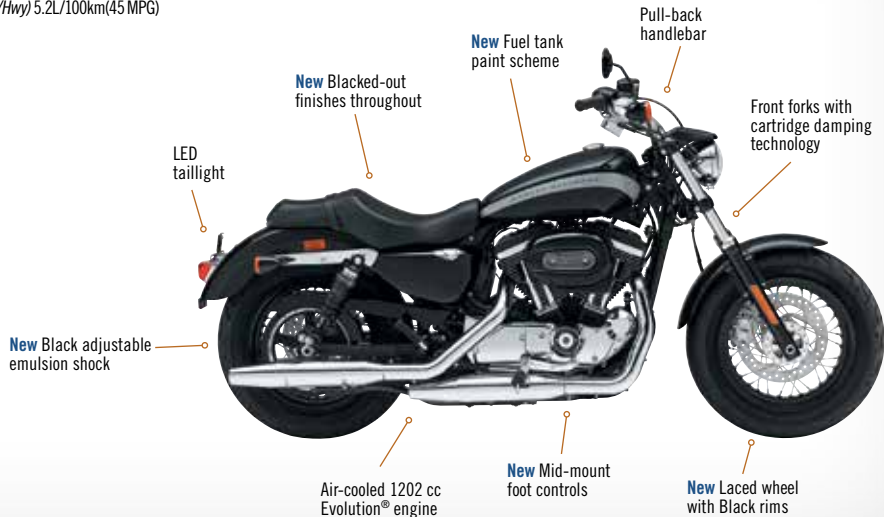

DIMENSIONS

Overall Length	2225 mm
Overall Width	840 mm
Seat Height	725 mm
Ground Clearance	105 mm
Lean Angle (right/left)	26.2°/28.3°
Wheelbase	1530 mm
Wheel Size Front	16-inch, 406 mm
Wheel Size Rear	16-inch, 406 mm
Fuel Capacity	17 L
Running Weight	268 kg
GVWR	454 kg

POWERTRAIN

Engine	Air-cooled, Evolution®
Displacement	1202 cc/73.4 cu. in.
Transmission	5-speed
Torque (EC 134/2014)	96Nm @ 3500 RPM
Fuel Economy (City/Hwy)	5.2L/100km(45 MPG)

NEW 1200 CUSTOM

XL 1200C

Colour Options: Black Tempest, Sumatra Brown, Twisted Cherry, Bonneville Salt Pearl;
Two-Tone: Silver Fortune/Black Tempest, Industrial Gray Denim/Black Denim