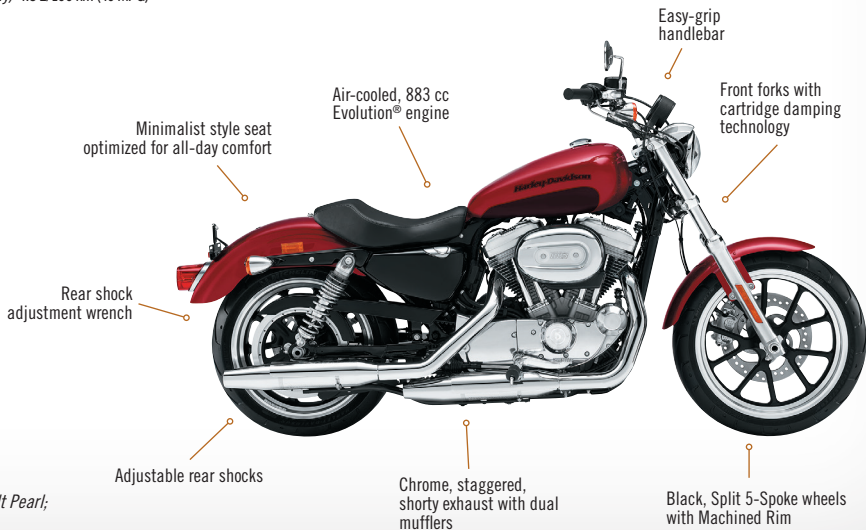

DIMENSIONS

Overall Length.....	2225 mm
Overall Width.....	845 mm
Seat Height.....	705 mm
Ground Clearance.....	100 mm
Lean Angle (right/left).....	24.7°/24.4°
Wheelbase.....	1500 mm
Wheel Size Front.....	18-inch, 457 mm
Wheel Size Rear.....	17-inch, 432 mm
Fuel Capacity.....	17 L
Running Weight.....	258 kg
GVWR.....	454 kg

POWERTRAIN

Engine.....	Air-cooled, Evolution®
Displacement.....	883 cc/53.9 cu. in.
Transmission.....	5-speed
Torque (EC 134/2014).....	69 Nm @ 4750 RPM
Fuel Economy (City/Hwy).....	4.8 L/100 km (49 MPG)

SUPERLOW®

XL 883L

Colour Options: Vivid Black, Corona Yellow Pearl, Bonneville Salt Pearl;
Two-Tone: Wicked Red/Twisted Cherry